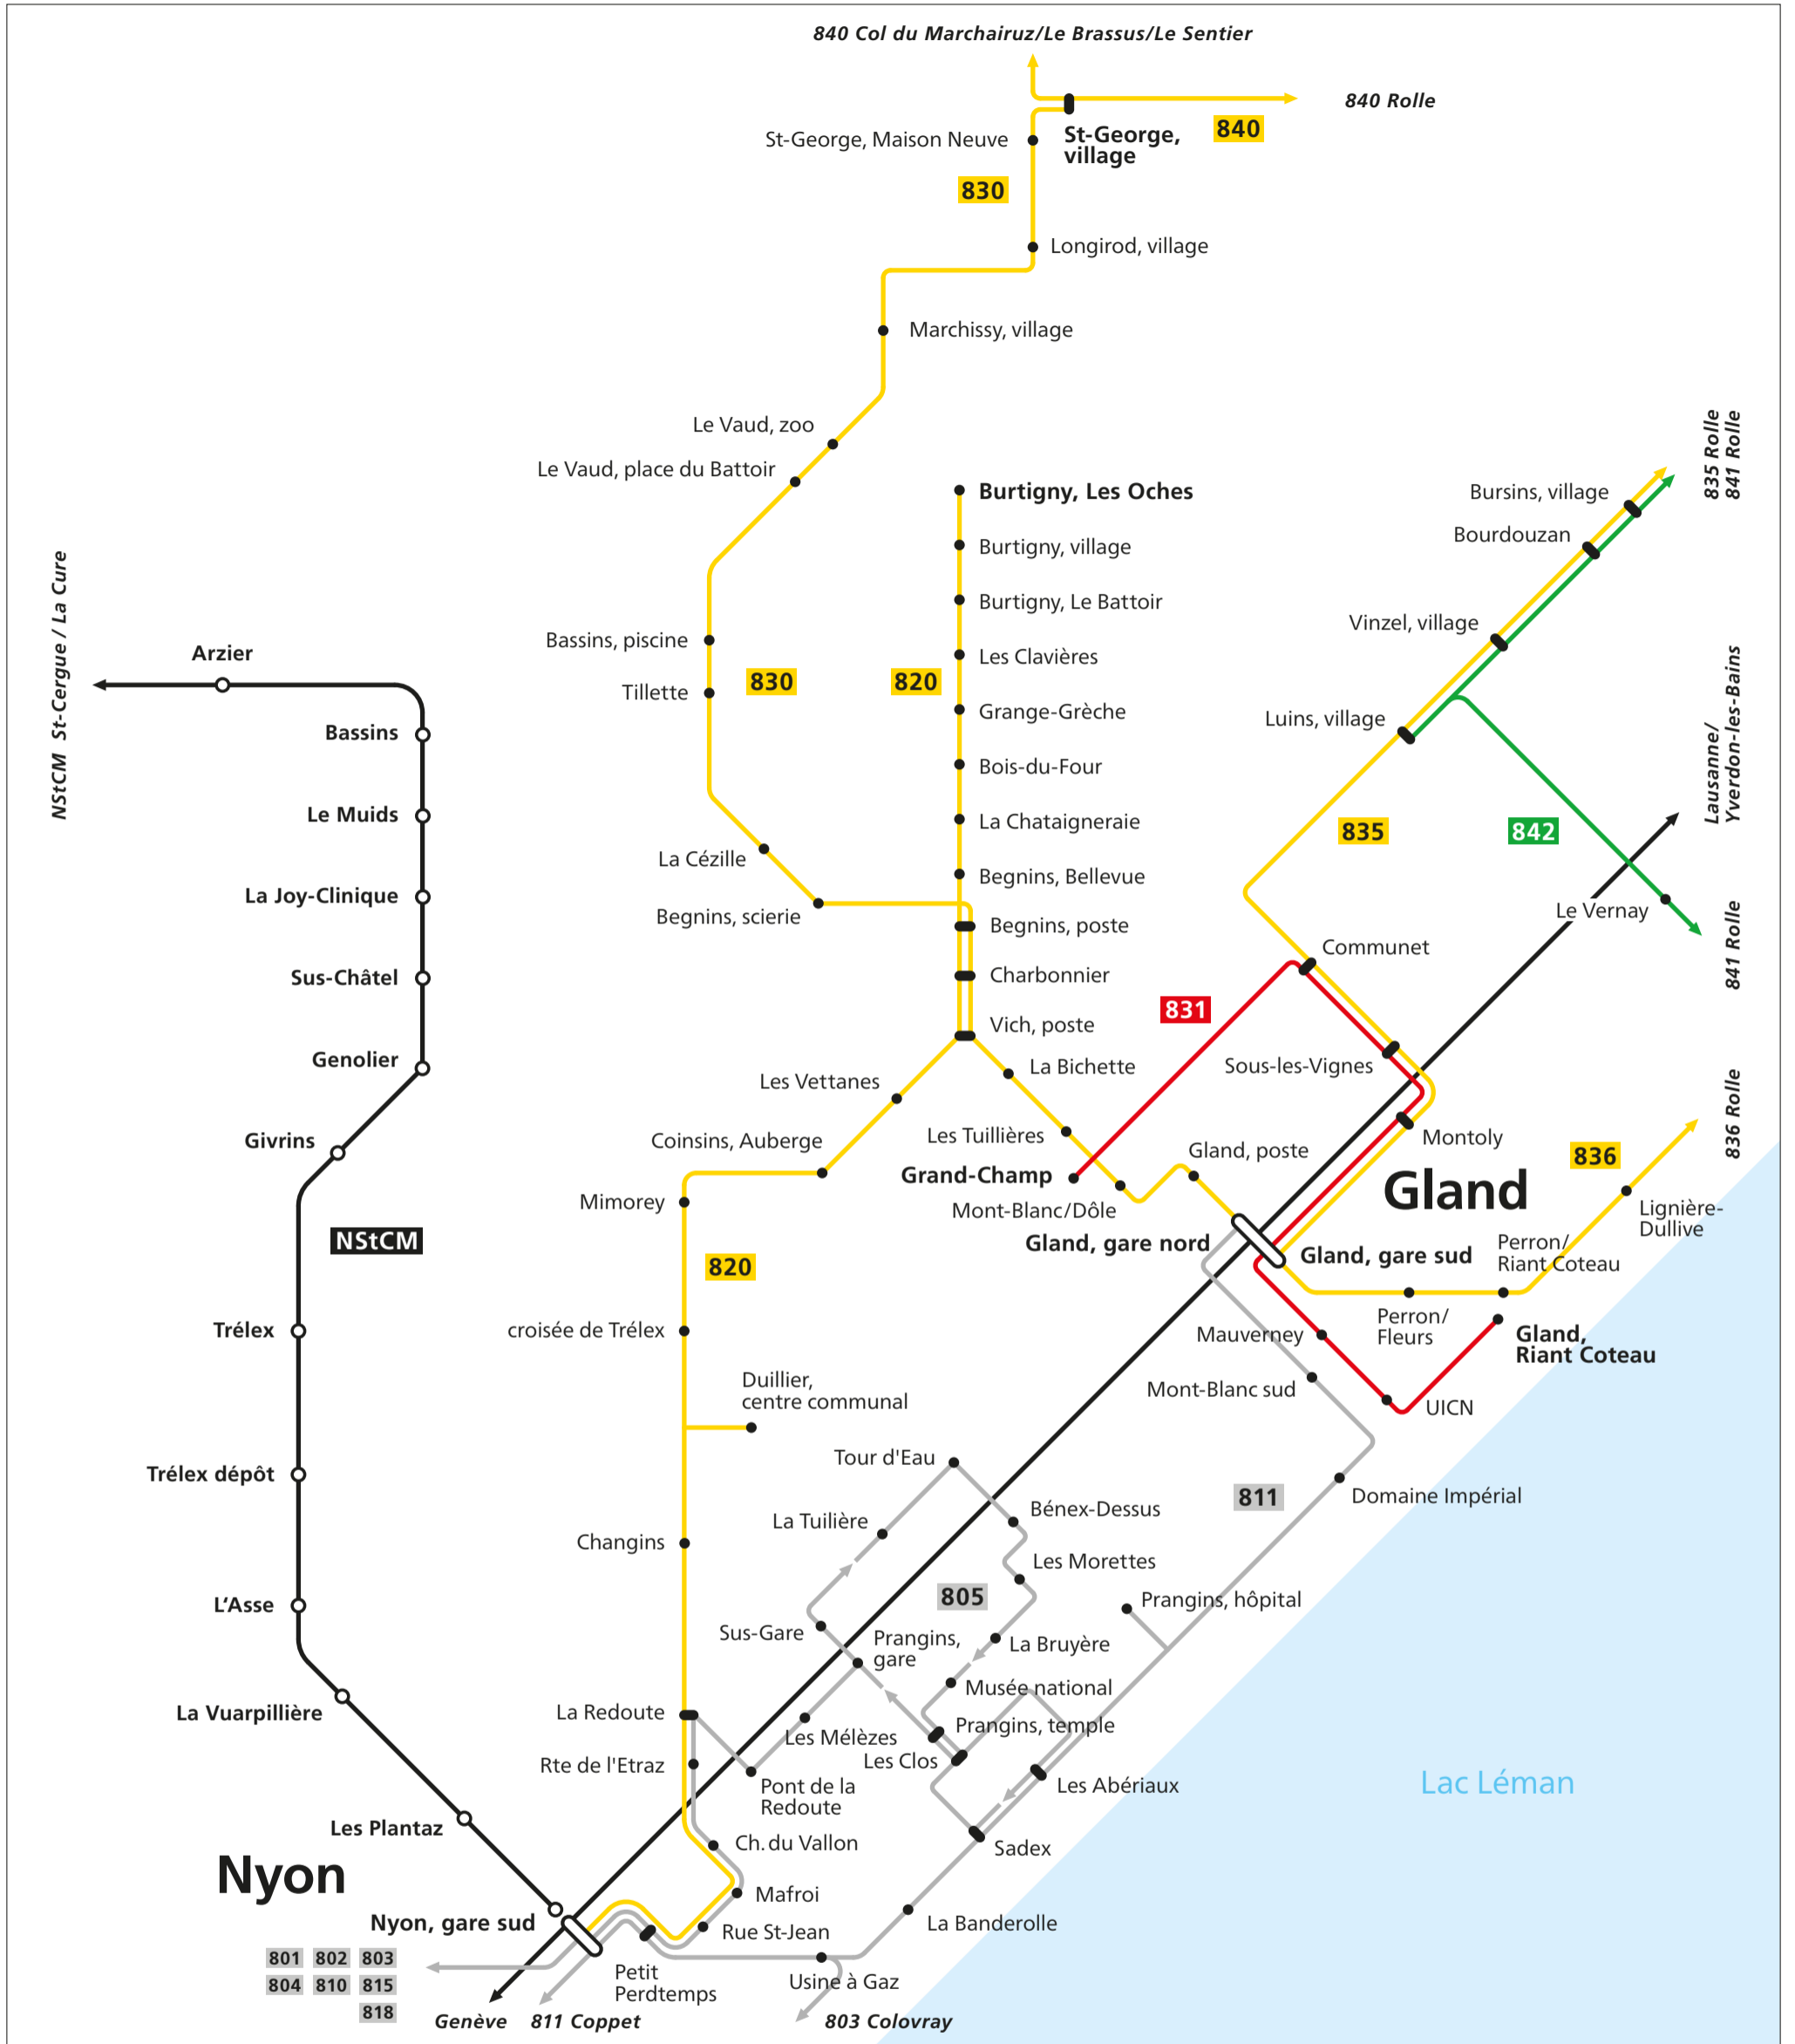

Nyon / Gland

Valable dès le 15 décembre 2024

— CarPostal
 — Green Bus Rolle
 — Bus, autres transporteurs
 — Train

- | | | |
|--|---|--|
| <ul style="list-style-type: none"> 820 Nyon–Begnins–Burtigny 830 Gland–Begnins–St-George 831 Gland, Grand-Champ–Gland, Riant-Coteau (TUG) 835 Gland–Gilly–Rolle 836 Gland–Bursinel–Rolle 840 Rolle–Gimel–St-George (–Le Sentier) | <ul style="list-style-type: none"> 842 Rolle–Bursinel–Gilly–Rolle (Green Bus Rolle) 801 Nyon, gare–Nyon, Terre-Bonne 802 Nyon, Petite Prairie–Nyon, gare–Nyon, Terre-Bonne 803 Nyon, Petite Prairie–Nyon, gare 804 Nyon, gare–Nyon, Chantemerle 805 Nyon–Prangins | <ul style="list-style-type: none"> 810 Nyon–Crassier–La Rippe 811 Gland–Nyon–Coppet 815 Nyon–Signy–Gingins 818 Nyon–Crassier–Gex (F) |
|--|---|--|